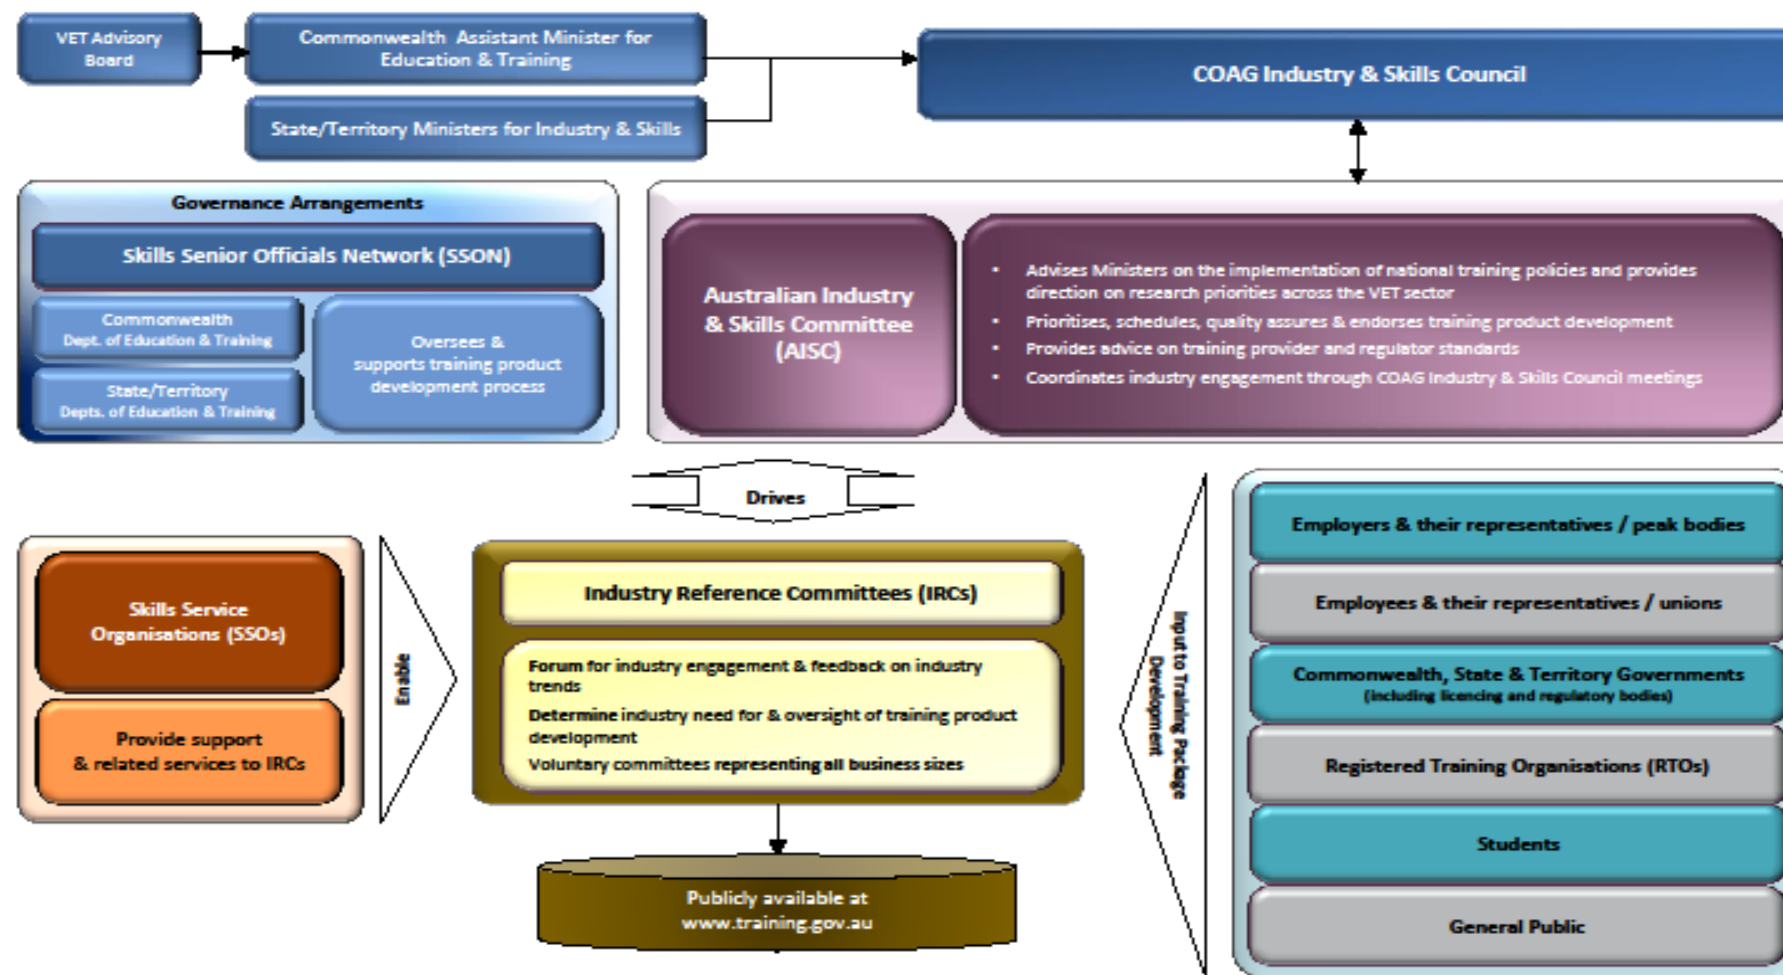

New Arrangements for Training Product Development From 1 January 2016